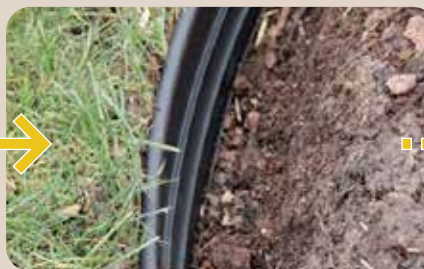

## Installation Instructions

Uncoil the D-Edge Smart Pro by putting a weight at the ends during mild ambient temperature.

Create a ditch to separate 2 area's by the D-Edge Smart Pro and insert evenly, just low enough to prevent soil, gravel or mulch to easily drop into the adjacent area.